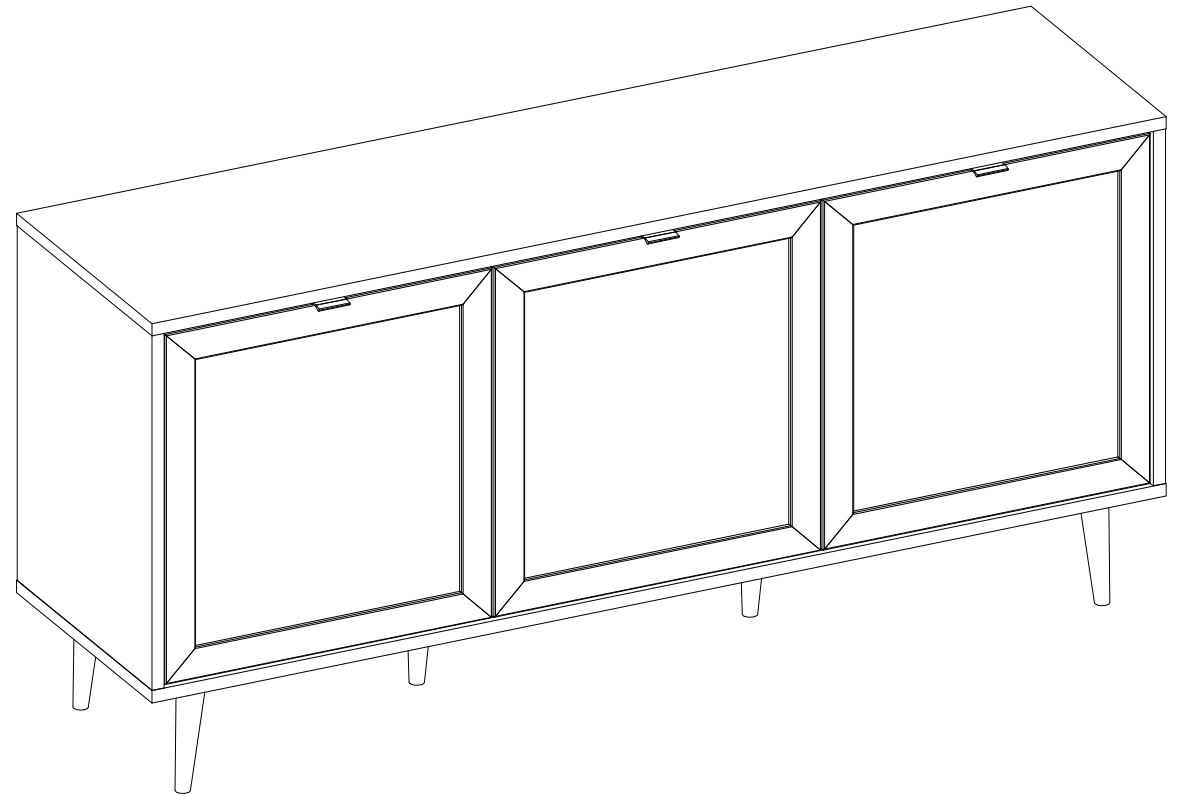

VNA51A/137

Item Name	Vienna 51A Sideboard
Colors 1	Black/ Natur cane
Colors 2	-
Colors 3	-
Colors 4	-
Colors 5	-

		Finishing
Panels material 1	chipboard	Melamine/ABS
Panels material 2	HDF	-
Panels material 3	MDF	-
Doors	MDF	-
Handles material	plastic	-
Legs material	wood	-
Mirror	-	-
Glass	-	-
Edges	Melamine/ABS	-
Soft edges	No	-
Wall fixing fittings	Yes	-
Extension	-	-
Extension size (cm)	-	-
Extension stored under the top	-	-
Synchronized opening	-	-
Top panel thickness (mm)	18 mm	Melamine/ABS

VNA51A/137