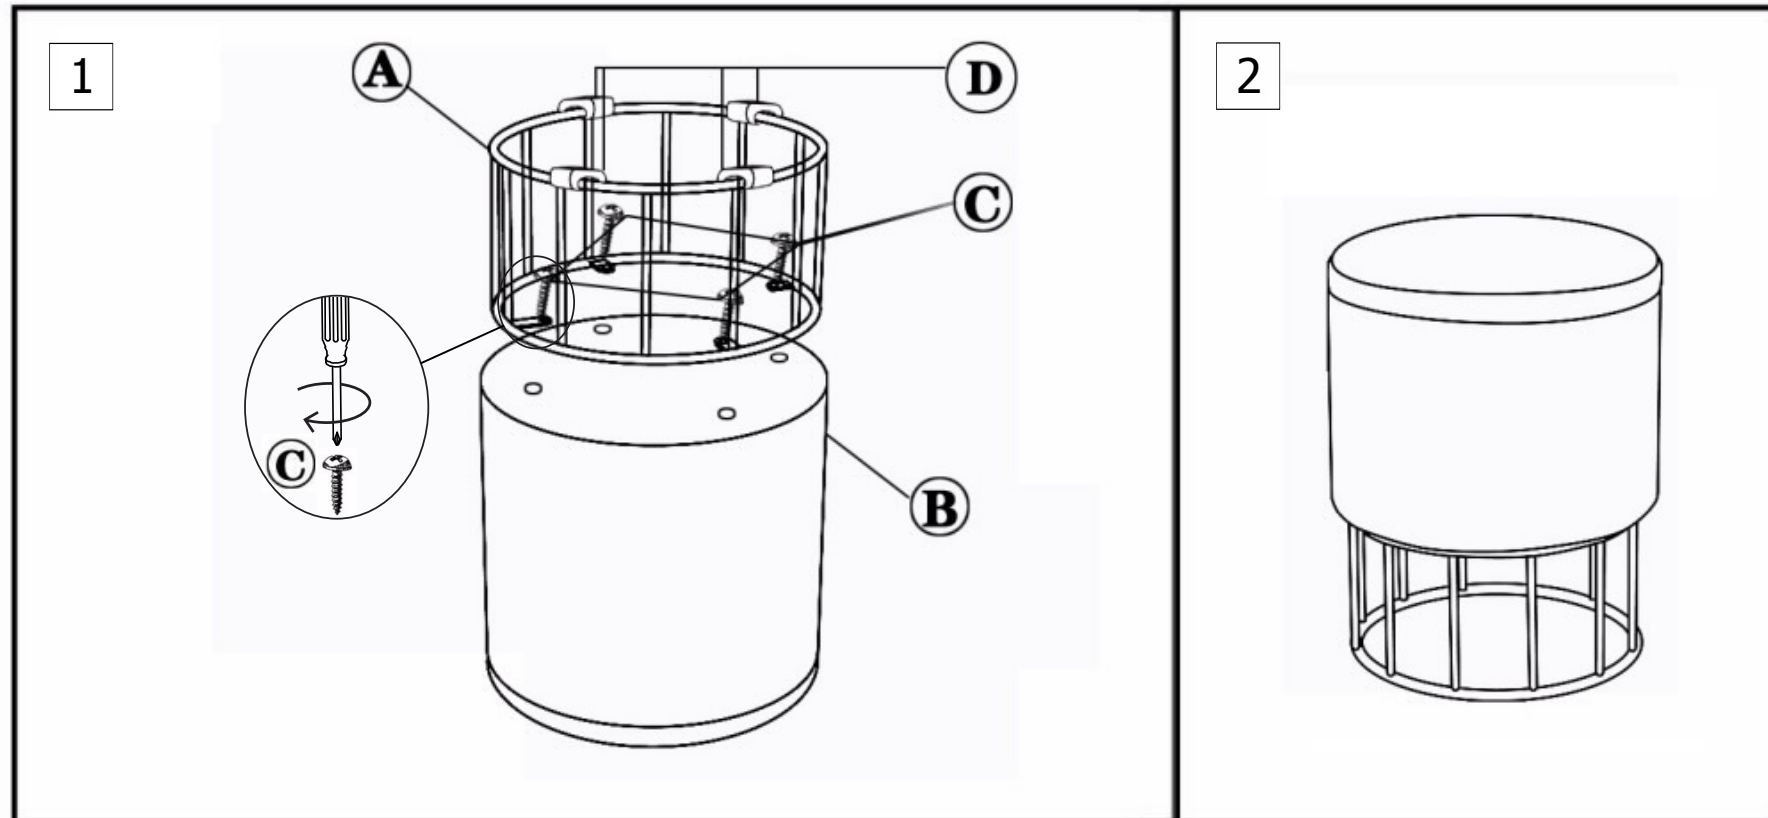

| | | | |
|---|--|--|---|
|  |  |  Ø6mmX12mm |  |
| 1x | 1x | 4x | 4x |

General Care :

*For cleaning wipe the surface with a damp (not wet) cloth or sponge or wipe dry with a clean lint free cotton cloth.